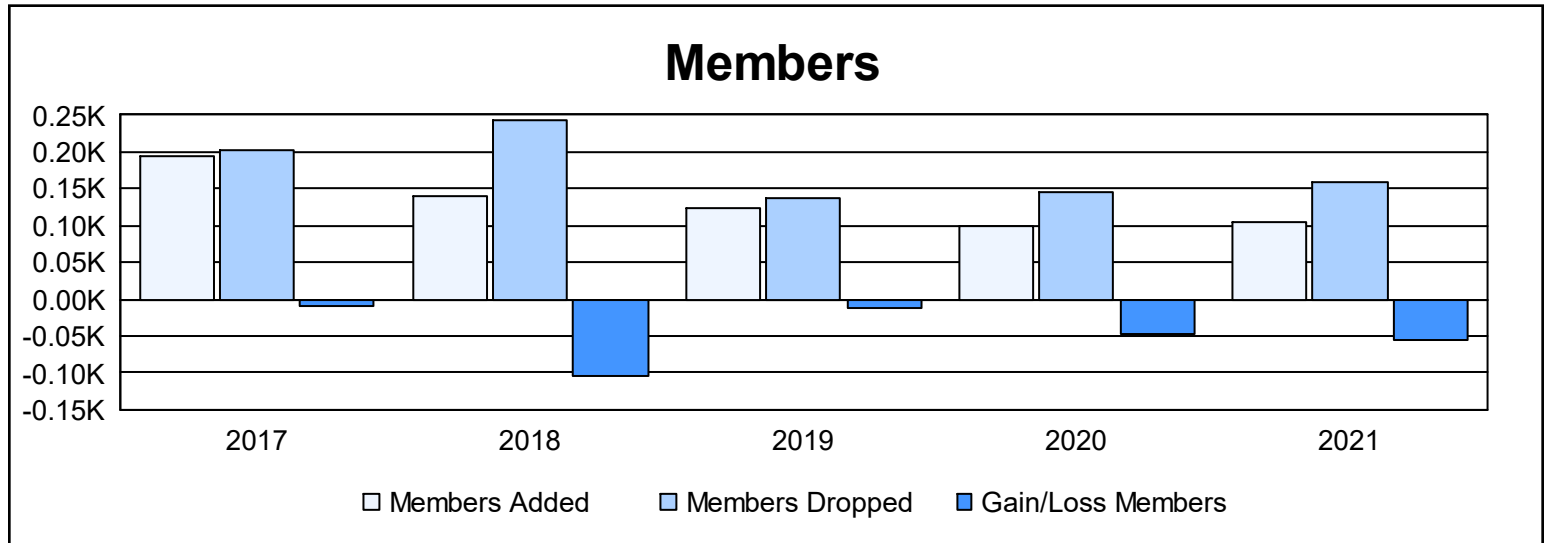

Year	New Clubs	Dropped Clubs	Gain/ Loss Clubs	New Members	Charter Members	Reinstate Members	Transfer Members	Total Member Added	Total Members Dropped	Gain/ Loss Members
2016-2017	0	0	0	179	3	6	7	195	203	-8
2017-2018	1	2	-1	98	24	11	7	140	243	-103
2018-2019	0	0	0	114	0	6	5	125	138	-13
2019-2020	0	1	-1	85	2	7	6	100	146	-46
2020-2021	0	0	0	84	0	15	5	104	159	-55
<b>Average</b>	<b>0</b>	<b>1</b>	<b>0</b>	<b>112</b>	<b>6</b>	<b>9</b>	<b>6</b>	<b>133</b>	<b>178</b>	<b>-45</b>

### Membership Composition June 2021 Cumulative