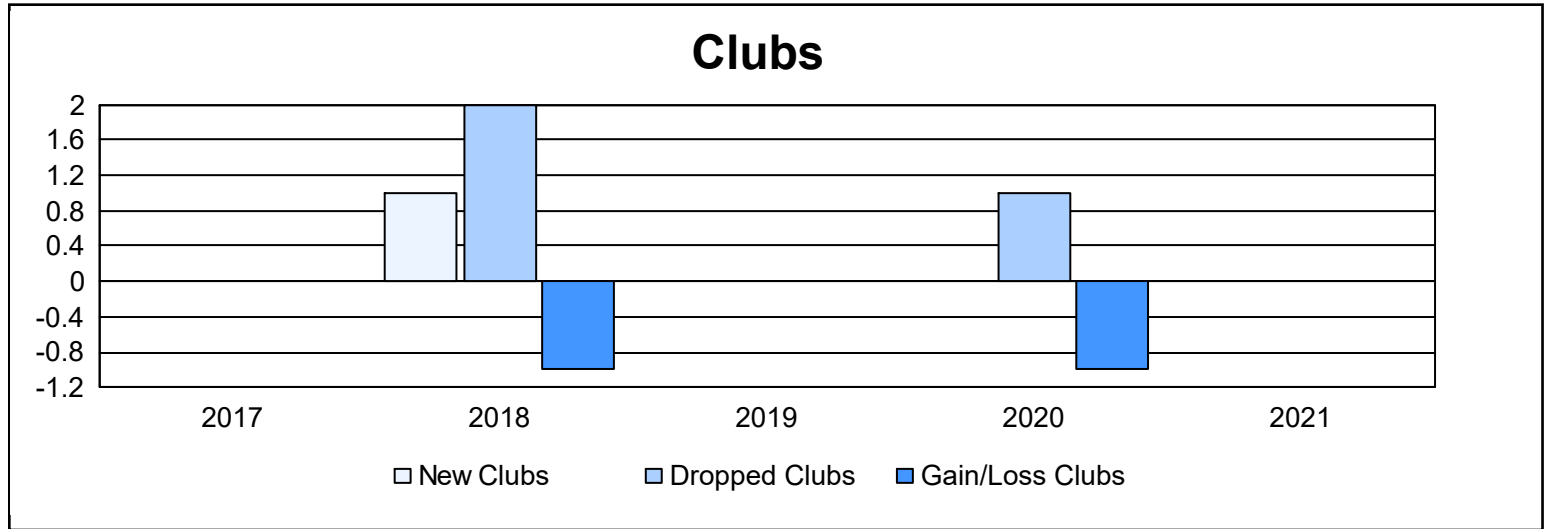

Year	New Clubs	Dropped Clubs	Gain/ Loss Clubs	New Members	Charter Members	Reinstate Members	Transfer Members	Total Member Added	Total Members Dropped	Gain/ Loss Members
2016-2017	0	0	0	179	3	6	7	195	203	-8
2017-2018	1	2	-1	98	24	11	7	140	243	-103
2018-2019	0	0	0	114	0	6	5	125	138	-13
2019-2020	0	1	-1	85	2	7	6	100	146	-46
2020-2021	0	0	0	84	0	15	5	104	159	-55
<b>Average</b>	<b>0</b>	<b>1</b>	<b>0</b>	<b>112</b>	<b>6</b>	<b>9</b>	<b>6</b>	<b>133</b>	<b>178</b>	<b>-45</b>

### Membership Composition June 2021 Cumulative